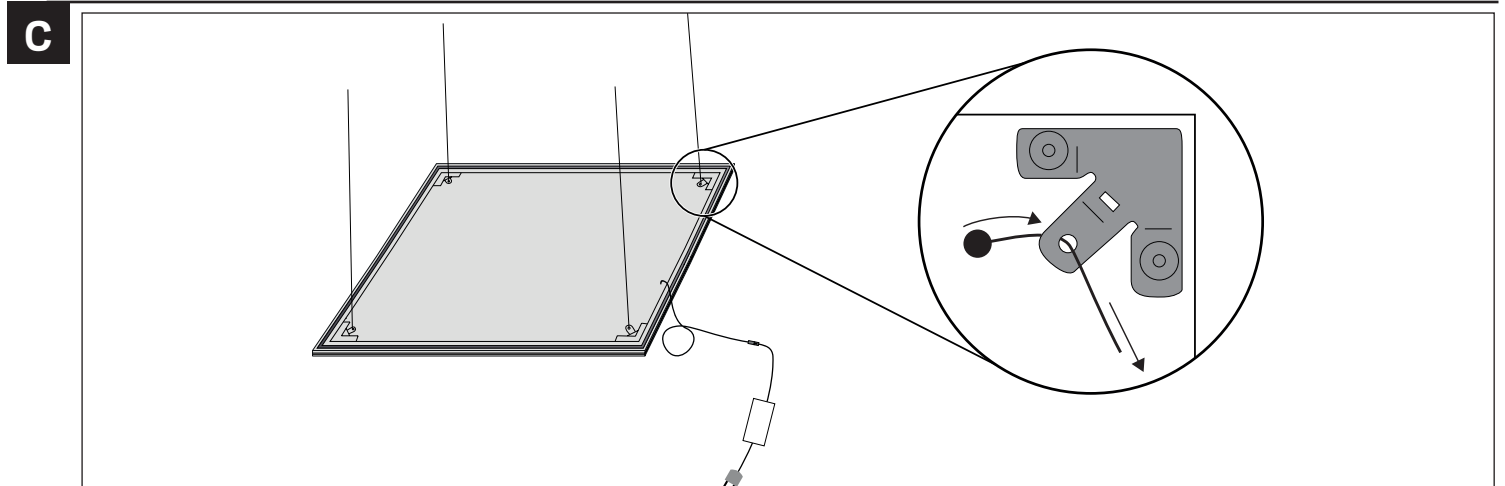

Lean Panel

hidealite

E-nr	Snro	El.nr	Name	LED color	Color	Unit effect
70 124 79	42 028 94	32 557 88	Lean Panel 1	3000K	White	33W
70 124 80	42 028 95	32 557 89	Lean Panel DALI 2	3000K	White	36W

For explanation of symbols see www.hidealite.se

Accessories

E-nr	Snro	El.nr	Name	Color
70 124 81	42 028 96	32 557 90	Distansram Lean Panel Vit	White
70 124 82	42 028 97	32 557 91	Nedpendlingskit Lean Panel	
70 124 83	42 894 93	32 120 71	Täckskiva Rund Lean Panel	White