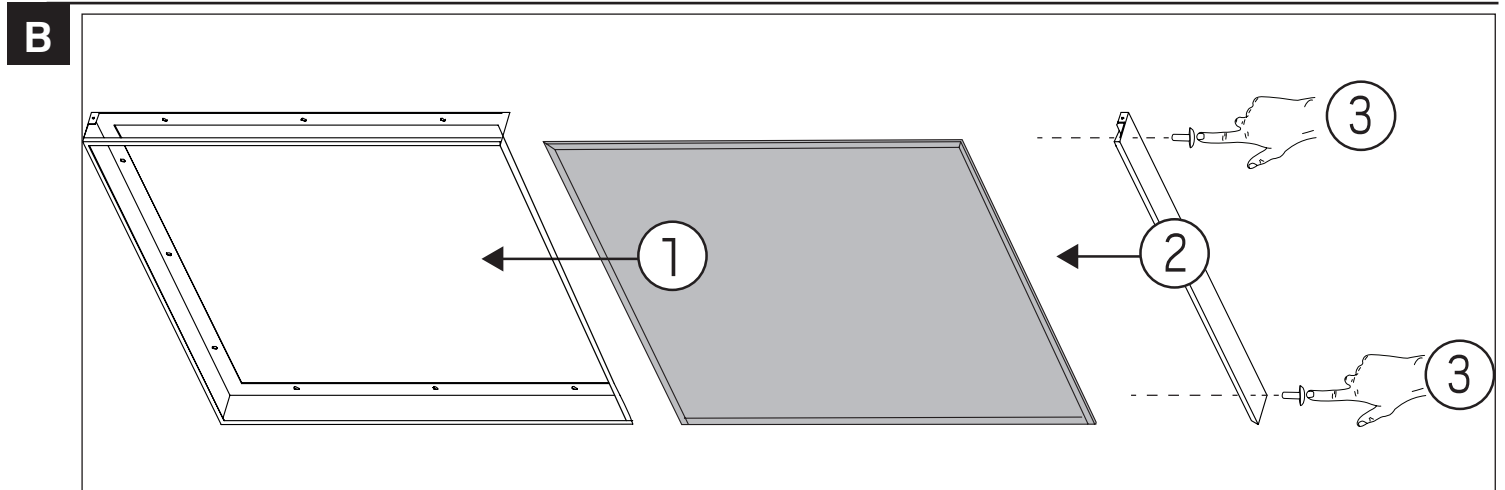

Lean Panel

hidealite

E-nr	Snro	El.nr	Name	LED color	Color	Unit effect
70 124 79	42 028 94	32 557 88	Lean Panel 1	3000K	White	33W
70 124 80	42 028 95	32 557 89	Lean Panel DALI 2	3000K	White	36W

For explanation of symbols see www.hidealite.se

Accessories

E-nr	Snro	El.nr	Name	Color
70 124 81	42 028 96	32 557 90	Distansram Lean Panel Vit	White
70 124 82	42 028 97	32 557 91	Nedpendlingskit Lean Panel	
70 124 83	42 894 93	32 120 71	Täckskiva Rund Lean Panel	White