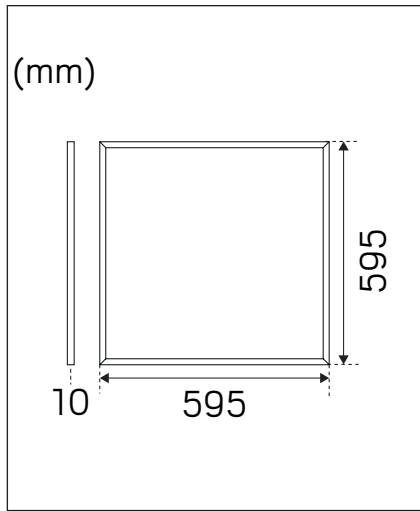

# Lean Panel

hidealite

E-nr	Snro	El.nr	Name	LED color	Color	Unit effect
70 124 79	42 028 94	32 557 88	Lean Panel 1	3000K	White	33W
70 124 80	42 028 95	32 557 89	Lean Panel DALI 2	3000K	White	36W

For explanation of symbols see [www.hidealite.se](http://www.hidealite.se)